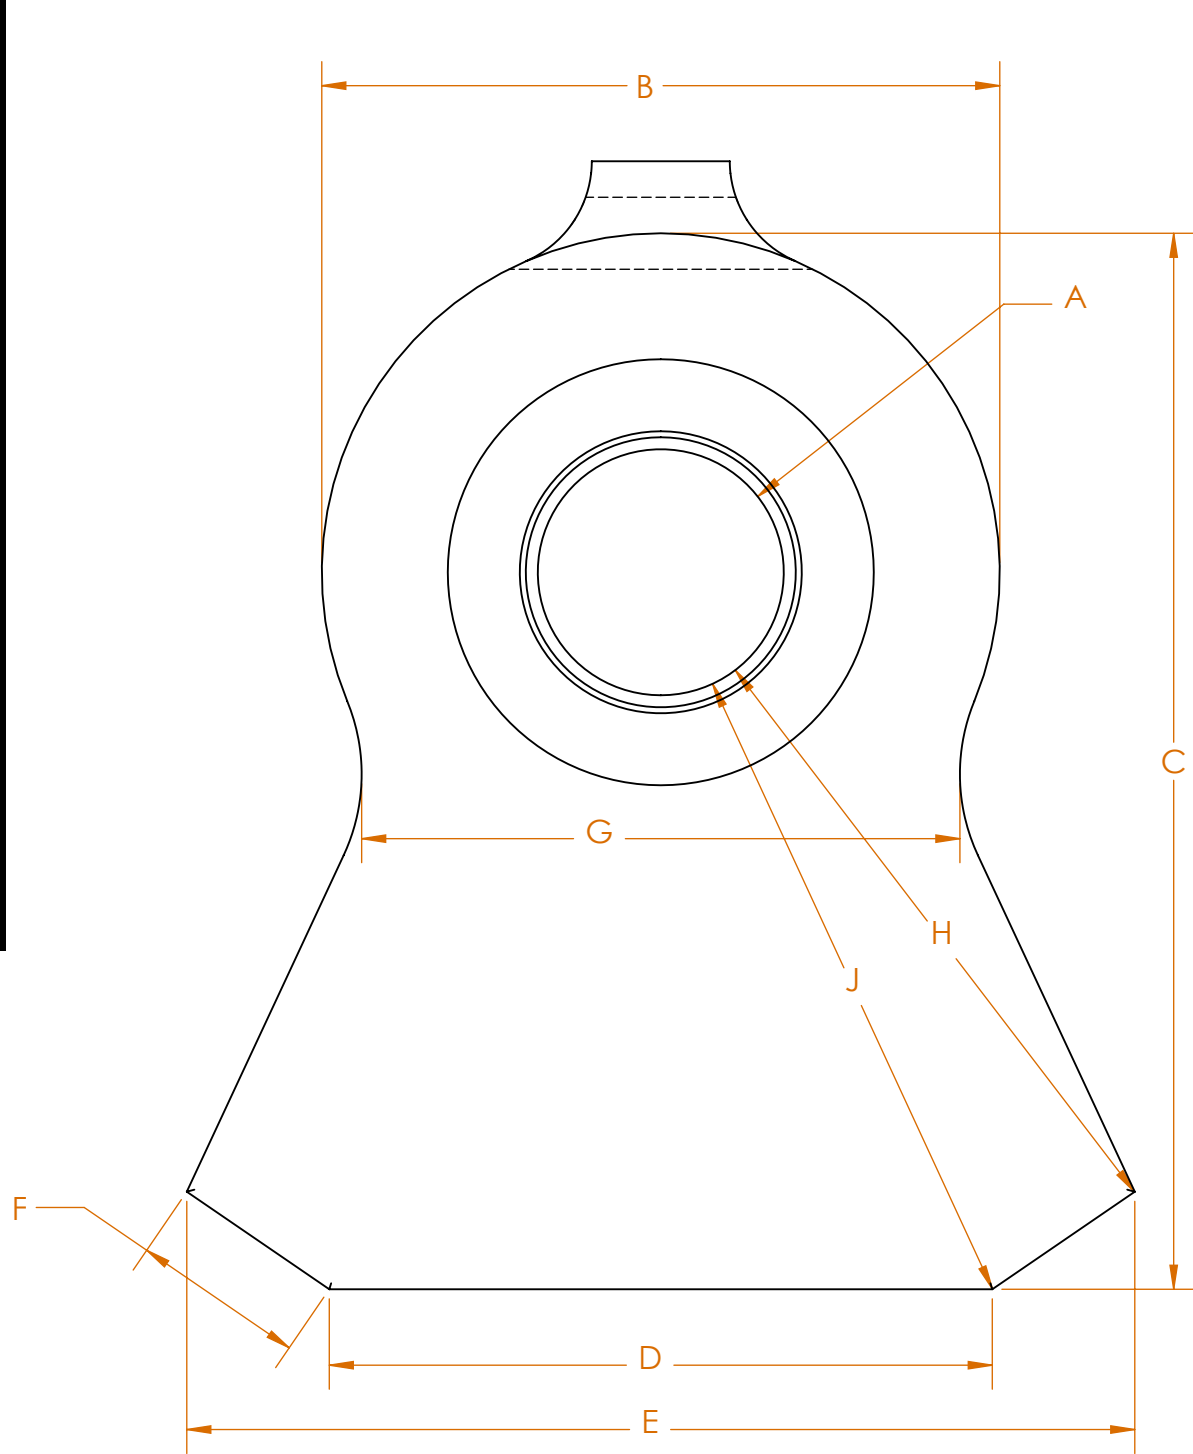

LETTER	AS MEASURED
A	
B	
C	
D	
E	
F	
G	
H	
J	
K	
L	
M	

<b>K2 CASTINGS</b>	
DWG. NO.	REV
Flat Hammer Template	<b>A</b>
SCALE: 1:4	WEIGHT: