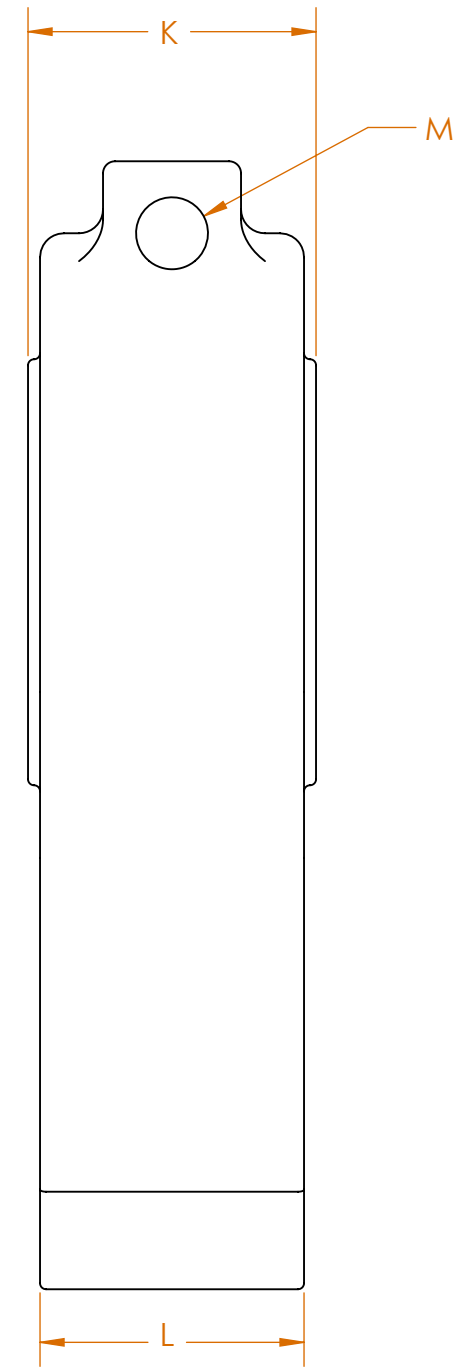

LETTER	AS MEASURED
A	
B	
C	
D	
E	
F	
G	
H	
J	
K	
L	
M	

<b>K2 CASTINGS</b>	
DWG. NO.	REV
Flat Hammer Template	<b>A</b>
SCALE: 1:4	WEIGHT: