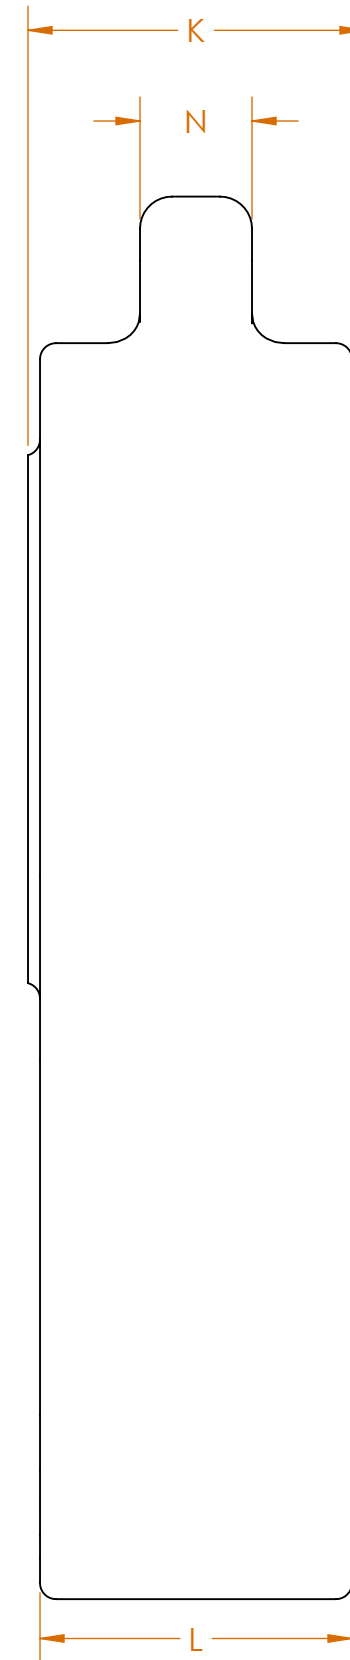

LETTER	AS MEASURED
A	
B	
C	
D	
E	
F	
G	
H	
J	
K	
L	
M	
N	

<b>K2 CASTINGS</b>	
DWG. NO.	REV
Bell Hammer Template	<b>A</b>
SCALE: 1:3	WEIGHT: