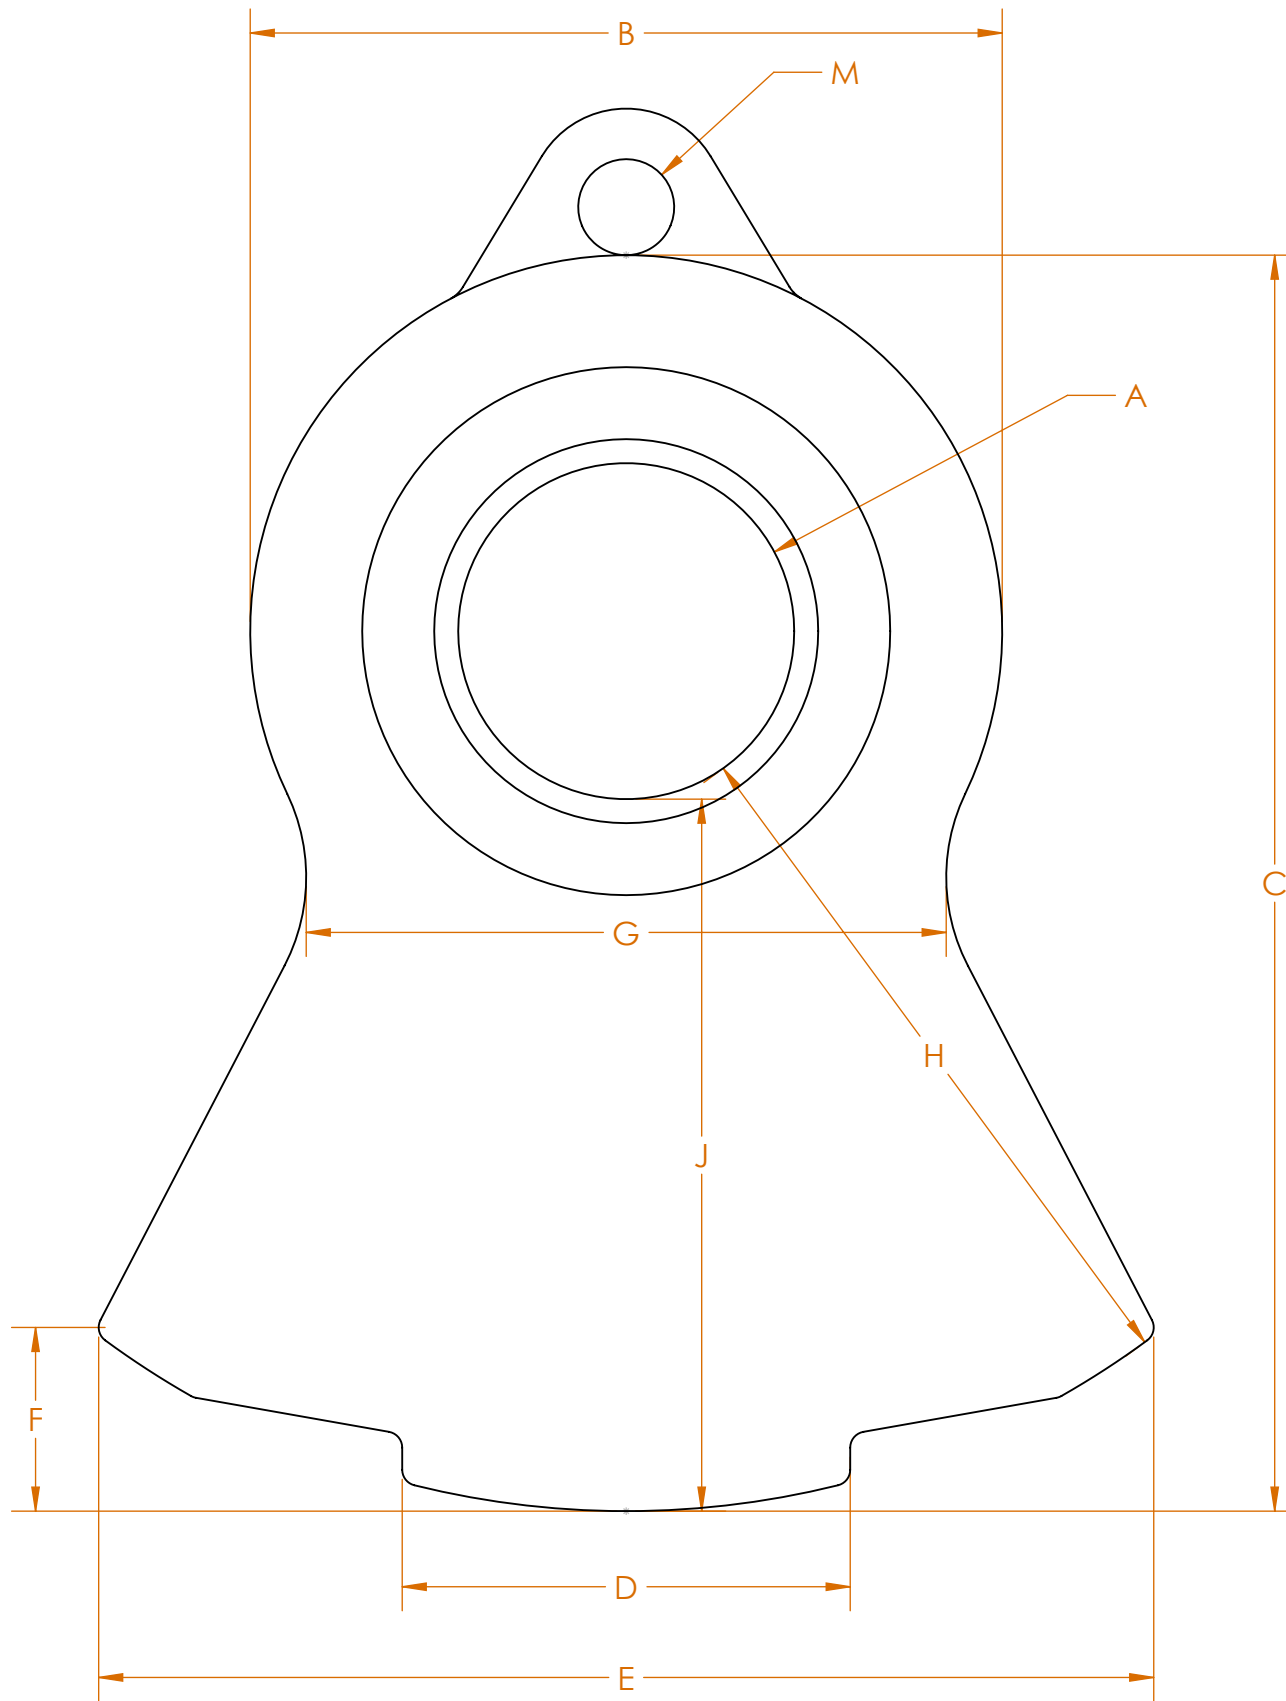

LETTER	AS MEASURED
A	
B	
C	
D	
E	
F	
G	
H	
J	
K	
L	
M	
N	

<b>K2 CASTINGS</b>	
DWG. NO.	REV
Bell Hammer Template	<b>A</b>
SCALE: 1:3	WEIGHT: